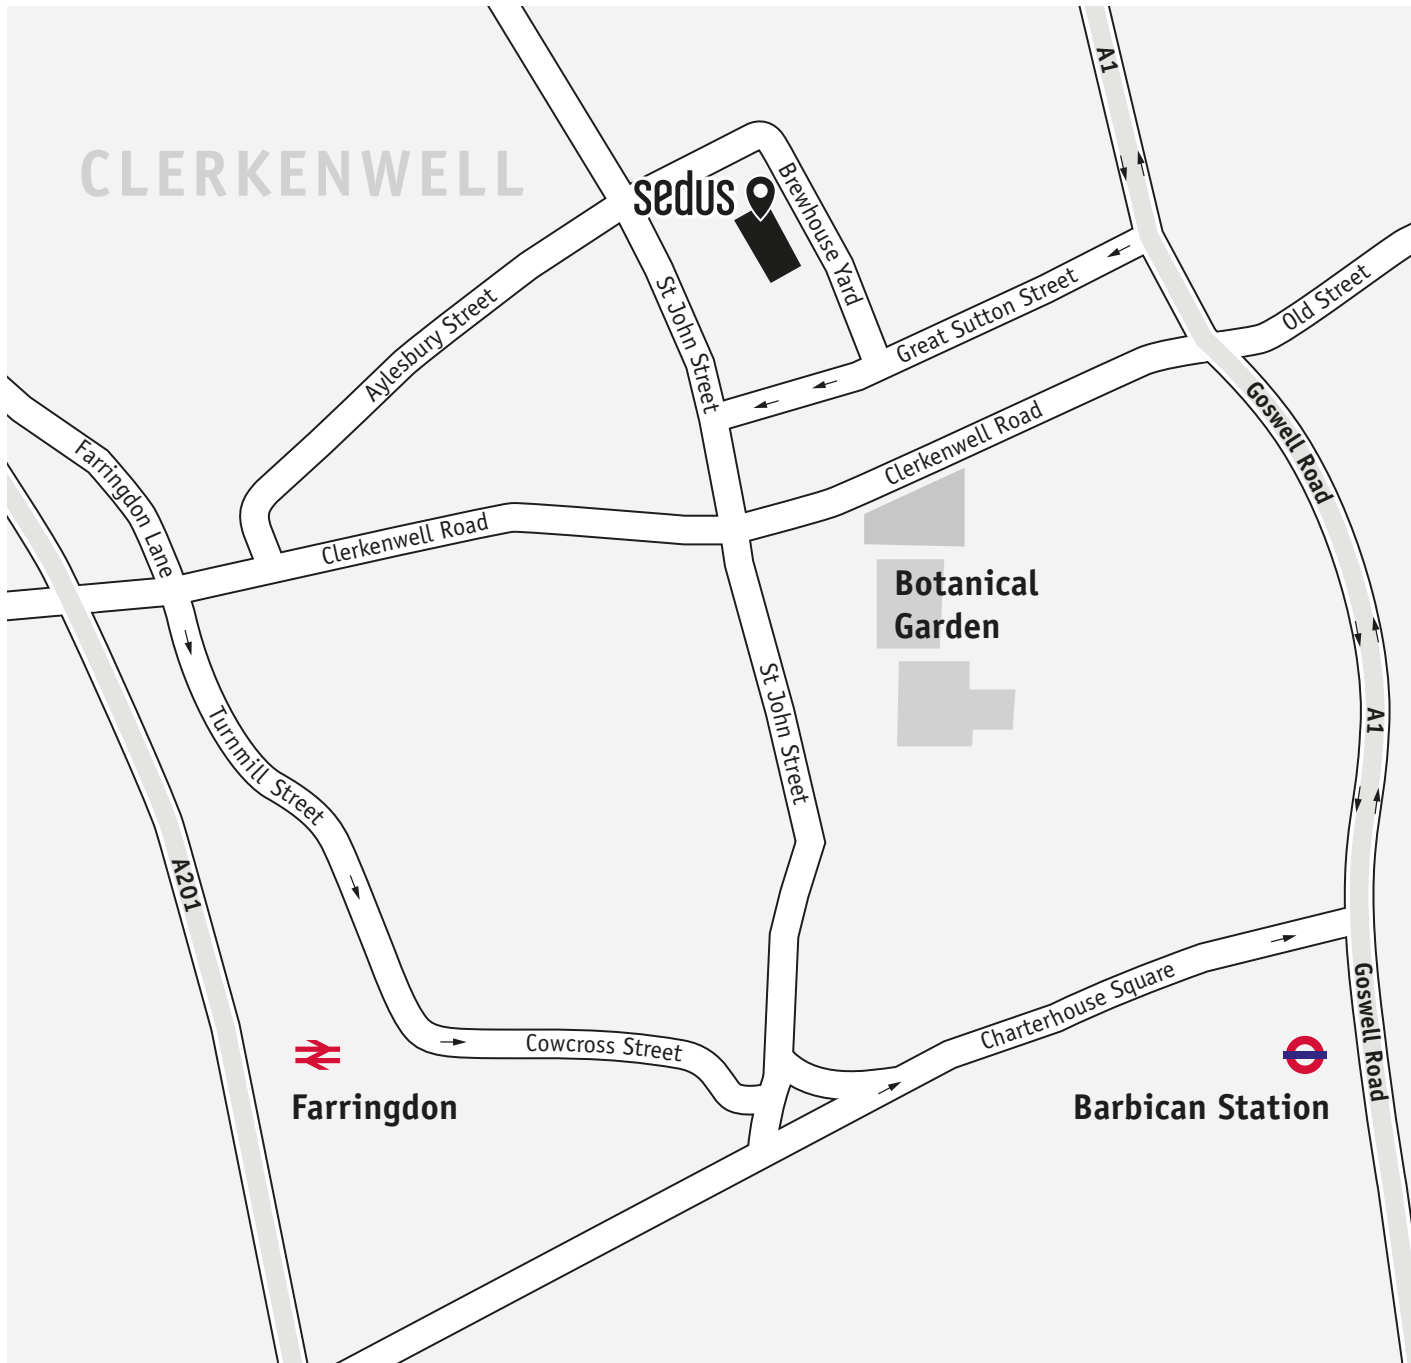

sedus

SHOWROOM LONDON

9 Brewhouse Yard
London EC1V 4JR

Phone +44 20 7566 3990
sedus.uk@sedus.co.uk
www.sedus.com

*Please contact the showroom to
arrange a personal consultation.*

Scan the QR code and
open the address
on your mobile phone.