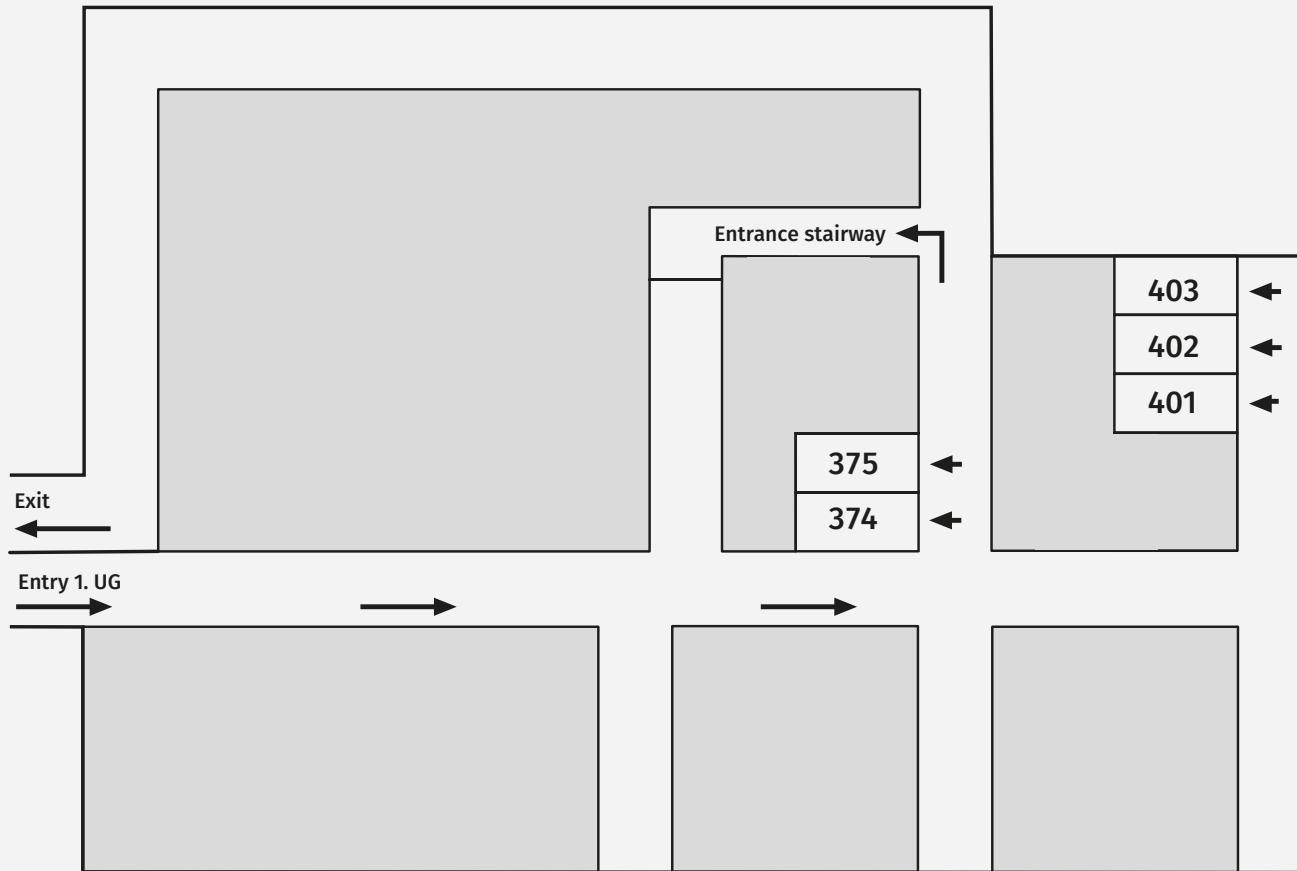

sedus

SEDUS SHOWROOM MUNICH

Wappenhalle/Haus Straubing
Konrad-Zuse-Platz 10
81829 München

Phone +49 89 3564 7588
sedusmuenchen@sedus.com
www.sedus.com

*Please book your personal
consultation appointment.*

Scan QR Code to
open this address
on your phone.